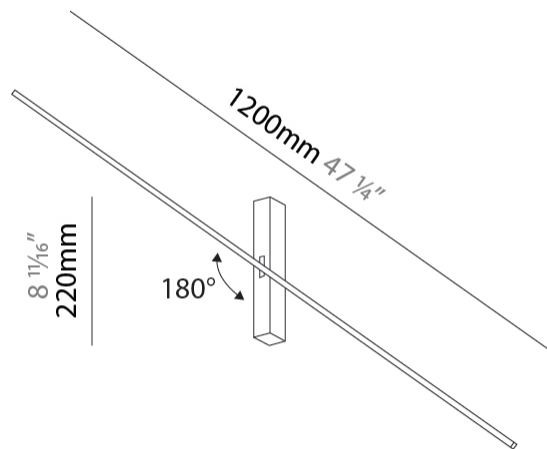

PROJECT	_____
TYPE	_____
SPECIFIER	_____
QUANTITY	_____
DATE	_____

JUST BLACK LINE SURFACE

A33302-

base number LED
Dimming

1. To build a product code in our configurator select the specify button on the base model # product page
2. To build a manual product code on this datasheet choose from the options listed below in blue font and add the suffix to the base model #

GENERAL

Series: Just Black Line
Brand: Prolicht
Division: Architectural
Mounting Type: Surface
Mounting Location: Wall
Subcategory: Wall Effect

PHYSICAL

Shape: Rectangle
Length (mm): 1200
Length (in): 47 3/4
Width (mm): 30
Width (in): 1 3/16
Height (mm): 220
Height (in): 8 2/3
Light Distribution: Indirect
Fixture Finish: BLK
Fixture Material: Aluminum

ELECTRICAL

Lamp Type: LED (Zhaga Standard)
Input Wattage (W): 14.5
Total Output Wattage (W): 12.7
Dimming: [Non-Dimmable](#)
Driver Included: Yes
Driver Location: Integrated
Driver Type: Constant Current - Universal
Driver Class: Class 2
Input Voltage (V): 120 - 277
Constant Current (mA): 550
Upon Request: Tri-Mode Dimming

LED

Color Temperature (°K): 3000
Max. Delivered Lumen (lm): 736
CRI: >80 CRI
Lamp Life (hrs): 50000

OPTICAL

Beam Angle: 178
Adjustability: Fixed

RATINGS AND CERTIFICATIONS

Certified By: CSA Certified to UL and CSA Standards
IP rating: IP20